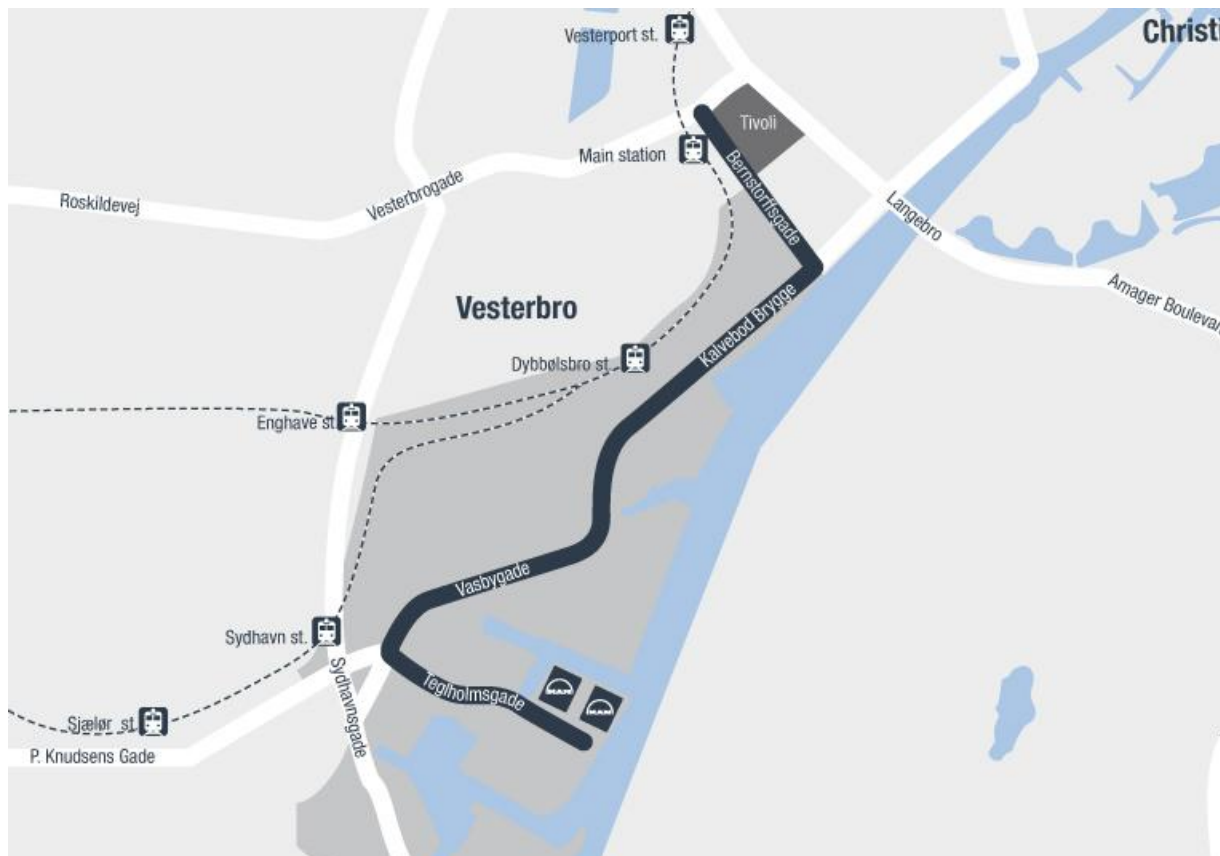

## How to find us in Copenhagen

### From Central Station:

Follow **Banegårdspladsen** for ~20 m  
 Turn right on **Vesterbrogade** for ~50 m  
 Turn right on **Bernstorffsgade** for ~800 m  
 Turn right on **Kalvebod Brygge** for ~1.2 km  
 Continue on **Vasbygade** for 1.4 km  
 Continue through traffic light junction for 30 m  
 Continue through **Tegholmmsgade** for ~900 m  
 Journey is 4.5 km and travel time approx.  
**6 min.** by car

### From Airport:

We recommend that you take a taxi from the airport for the short journey to our head offices in Tegholmmsgade 41. The journey is approximately 11 km with a travel time of 10 minutes by car.