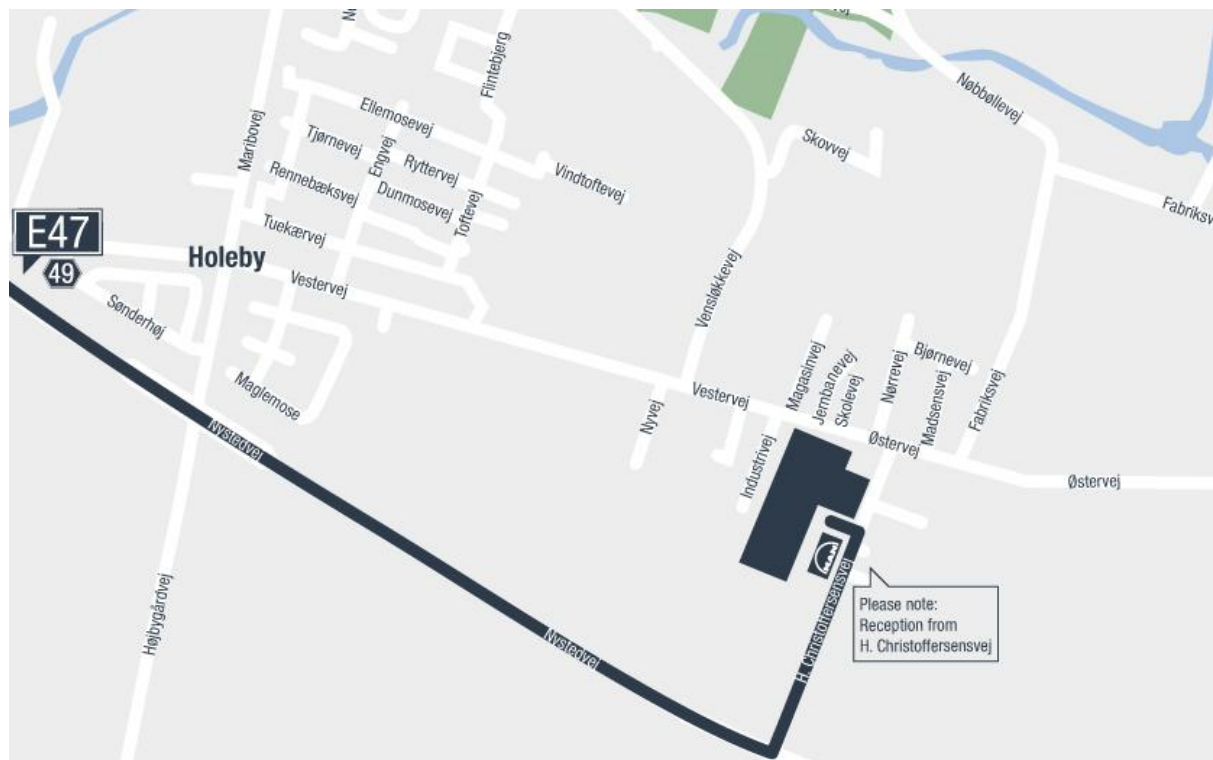

How to find us in Holeby

From Danish/German border Rødbyhavn:

Follow **Havnegade** about 68 m
 Turn right at **Brovej** about 202 m
 Continue straight ahead at **Jøncksvej** about 411 m
 Turn right at **Jøncksvej** about 96 m
 Turn left at **Frakørsel mod parkering** about 102 m
 Turn right at **Sydmotorvejen** about 102 m
 Follow **Motorvej E47** about 7.7 km
 Exit the road at **Frakørsel no 49** app. 536 m
 Turn left at **Holebyvej** about 3 km
 Turn left at **H. Christoffersensvej** about 300 m
 Journey is 11.8 km and travel time approx. **11 min.**
 by car

From Copenhagen Airport:

We recommend that you will rent a car or take a taxi from the airport to MAN Diesel & Turbo in Holeby. The journey is approximately 160 km with a travel time of 1 hours 40 minutes by car.
 Follow **Lufthavnsboulevarden** about 159 m
 Turn right at **Rundkørsel Vest** about 141 m
 Turn right at **Tilkørsel E 20 mod Odense** about 729 m
 Follow **Motorvej E20** about 13.7 km
 Follow **Motorvej E20/E47 vest** about 1.1 km
 Follow **Motorvej E20/E47** about 25.9 km
 Follow **Motorvej E47/E55** about 77.4 km
 Follow **Motorvej E47** about 1.4 km
 Continue straight ahead at **Motortrafikvej E47** about 13.5 km
 Follow **Motorvej E47** about 1.7 km
 Follow **Motorvej E47/9** about 10.3 km
 Continue straight ahead at **Motortrafikvej E47** about 8.3 km
 Exit the road at **Frakørsel no 49** app. 300 m
 Turn left at **Maribo Landevej** about 400 m
 Turn right at **Route 297** about 200 m
 Turn right at **Sædingegårdsvej** about 3.8 km
 Turn left at **H. Christoffersensvej** about 300 m